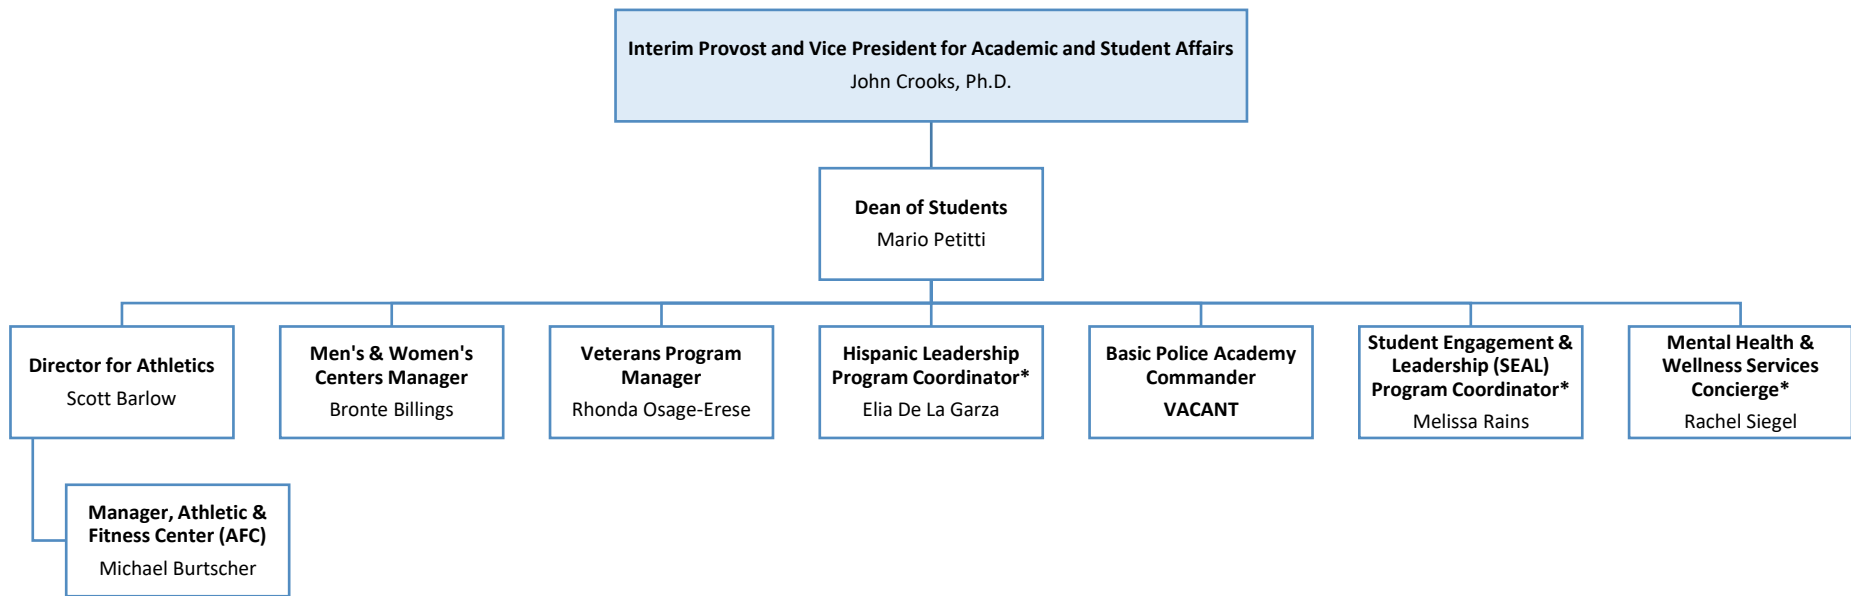

NOTE: The organizational chart includes position titles and names for the **management team** along with some support staff (*) positions. See the Employee Directory (on HR Webpage) for a complete list of college employees (Administrators, S&P, Staff, FT Faculty) by department.

UPDATED: February 2025