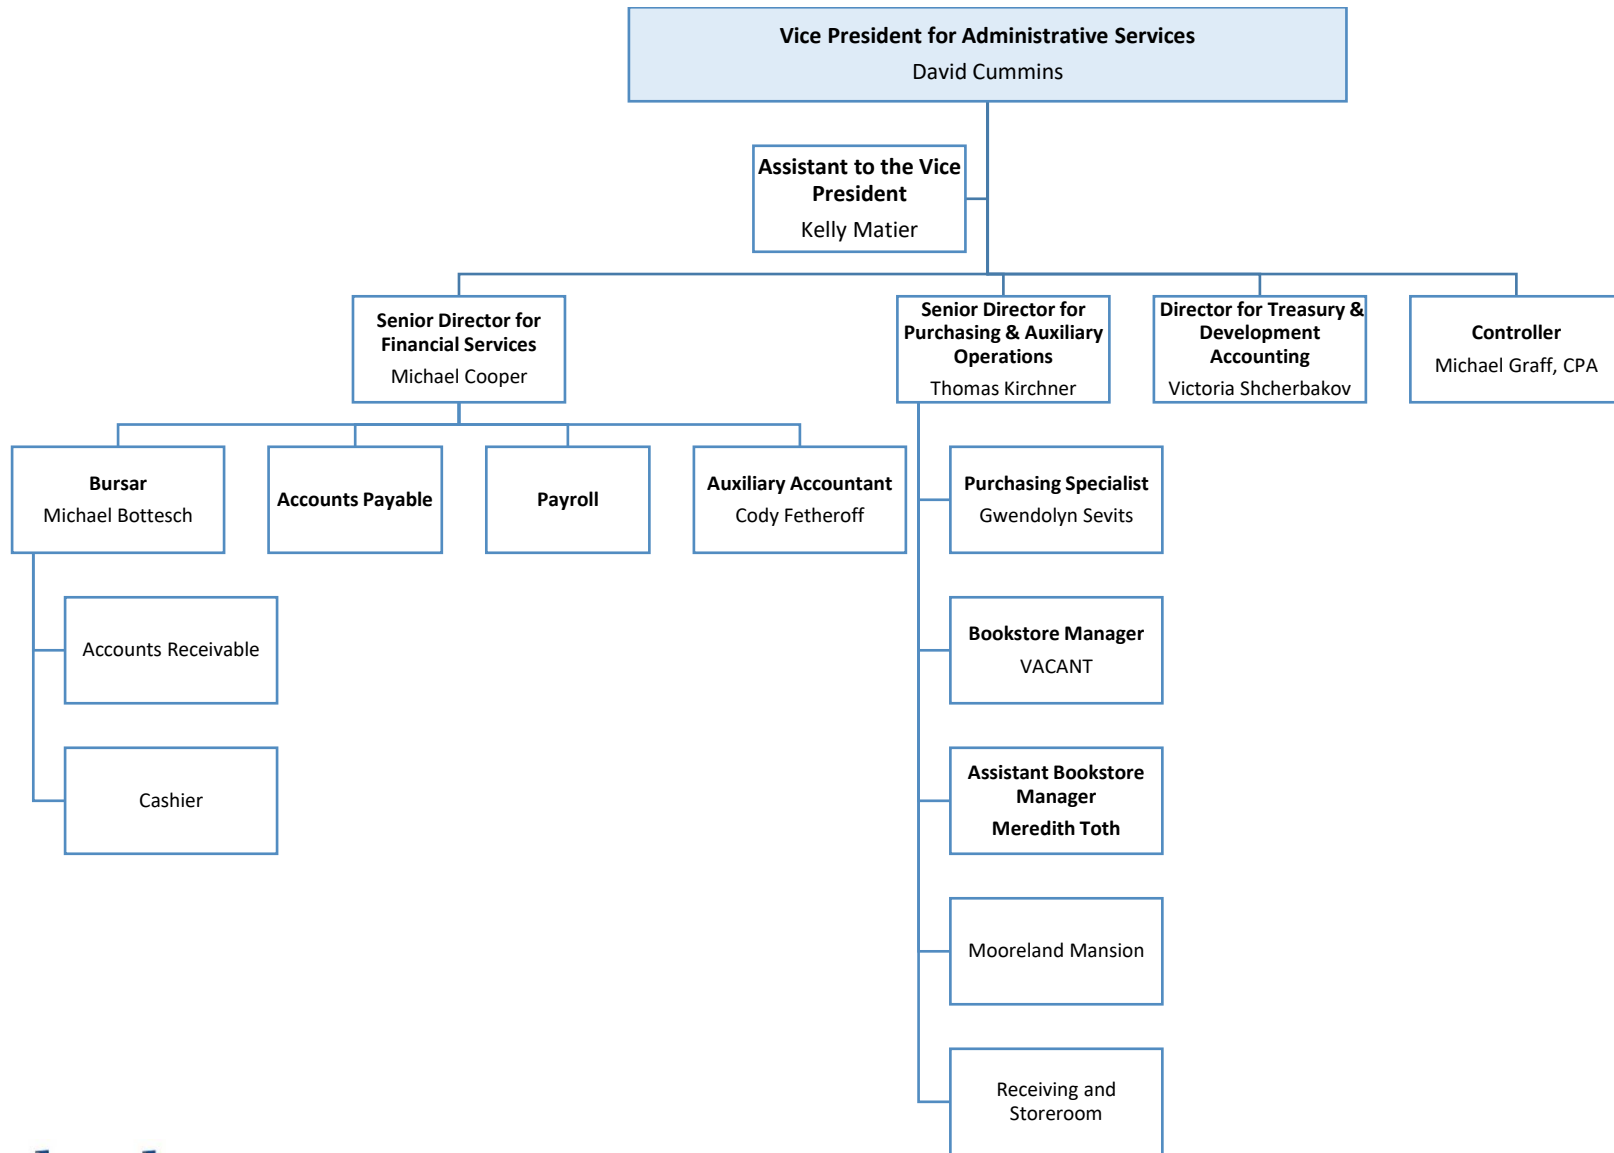

LAKELAND COMMUNITY COLLEGE ORGANIZATIONAL CHART

NOTE: The organizational chart includes position titles and names for the **management team** along with some support staff (*) positions. See the Employee Directory (on HR Webpage) for a complete list of college employees (Administrators, S&P, Staff, FT Faculty) by department.

UPDATED: February 2025

NOTE: The organizational chart includes position titles and names for the **management team** along with some support staff (*) positions. See the Employee Directory (on HR Webpage) for a complete list of college employees (Administrators, S&P, Staff, FT Faculty) by department.