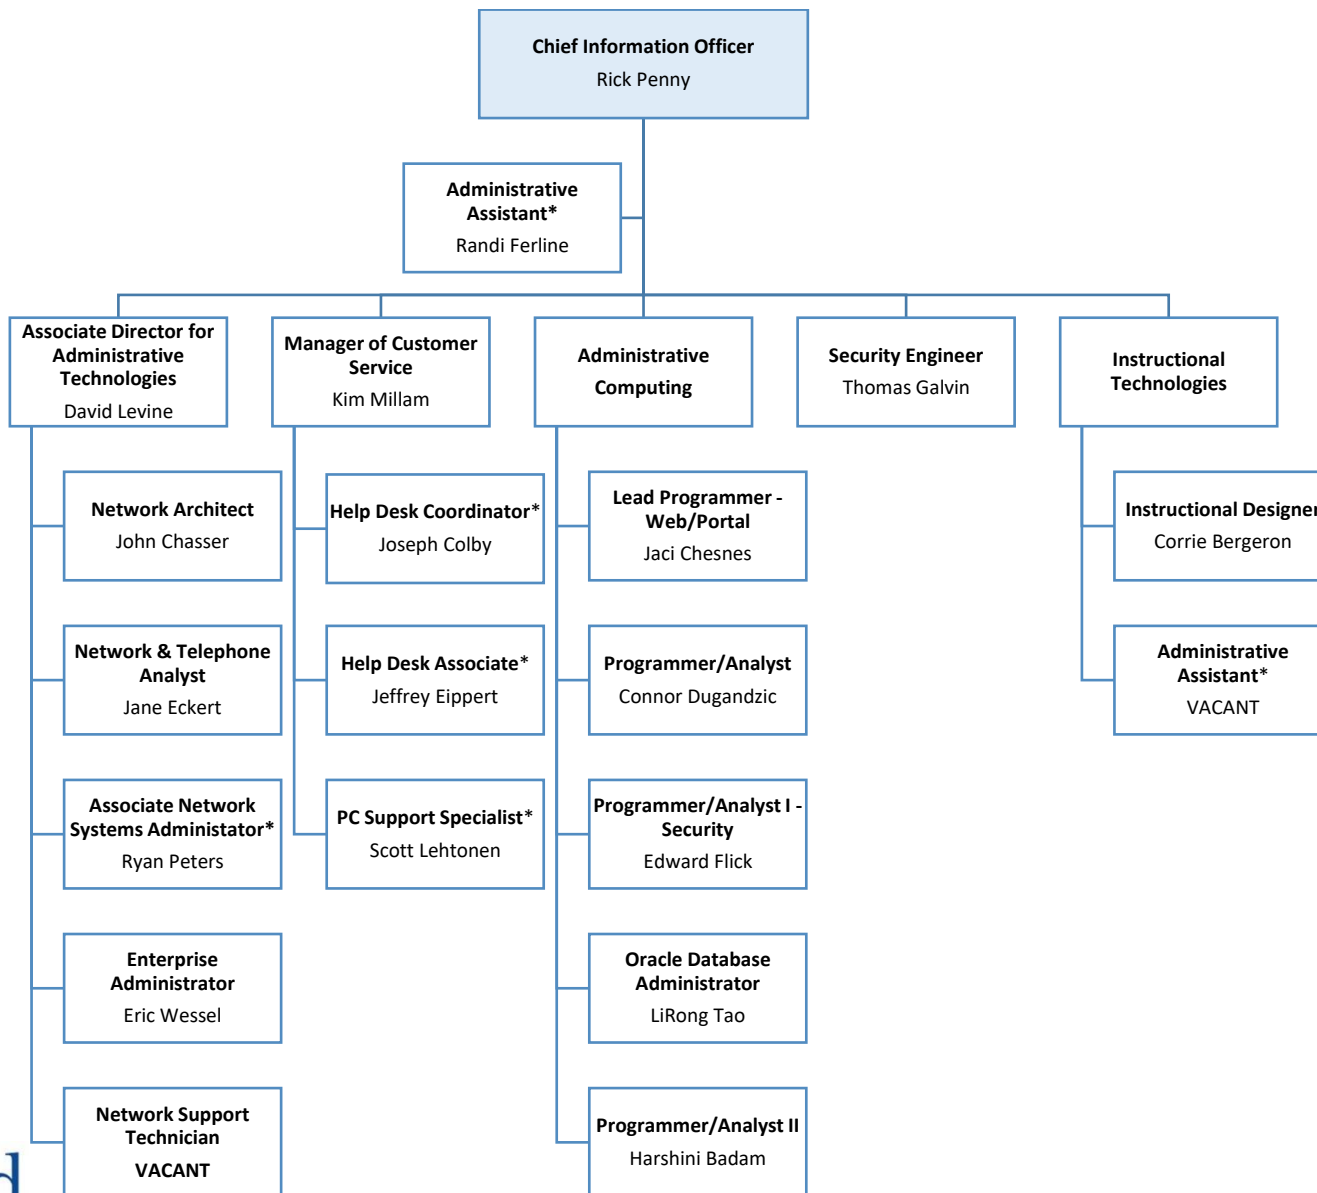

LAKELAND COMMUNITY COLLEGE ORGANIZATIONAL CHART

NOTE: The organizational chart includes position titles and names for the **management team** along with some support staff (*) positions. See the Employee Directory (on HR Webpage) for a complete list of college employees (Administrators, S&P, Staff, FT Faculty) by department.

UPDATED: February 2025

NOTE: The organizational chart includes position titles and names for the **management team** along with some support staff (*) positions. See the Employee Directory (on HR Webpage) for a complete list of college employees (Administrators, S&P, Staff, FT Faculty) by department.