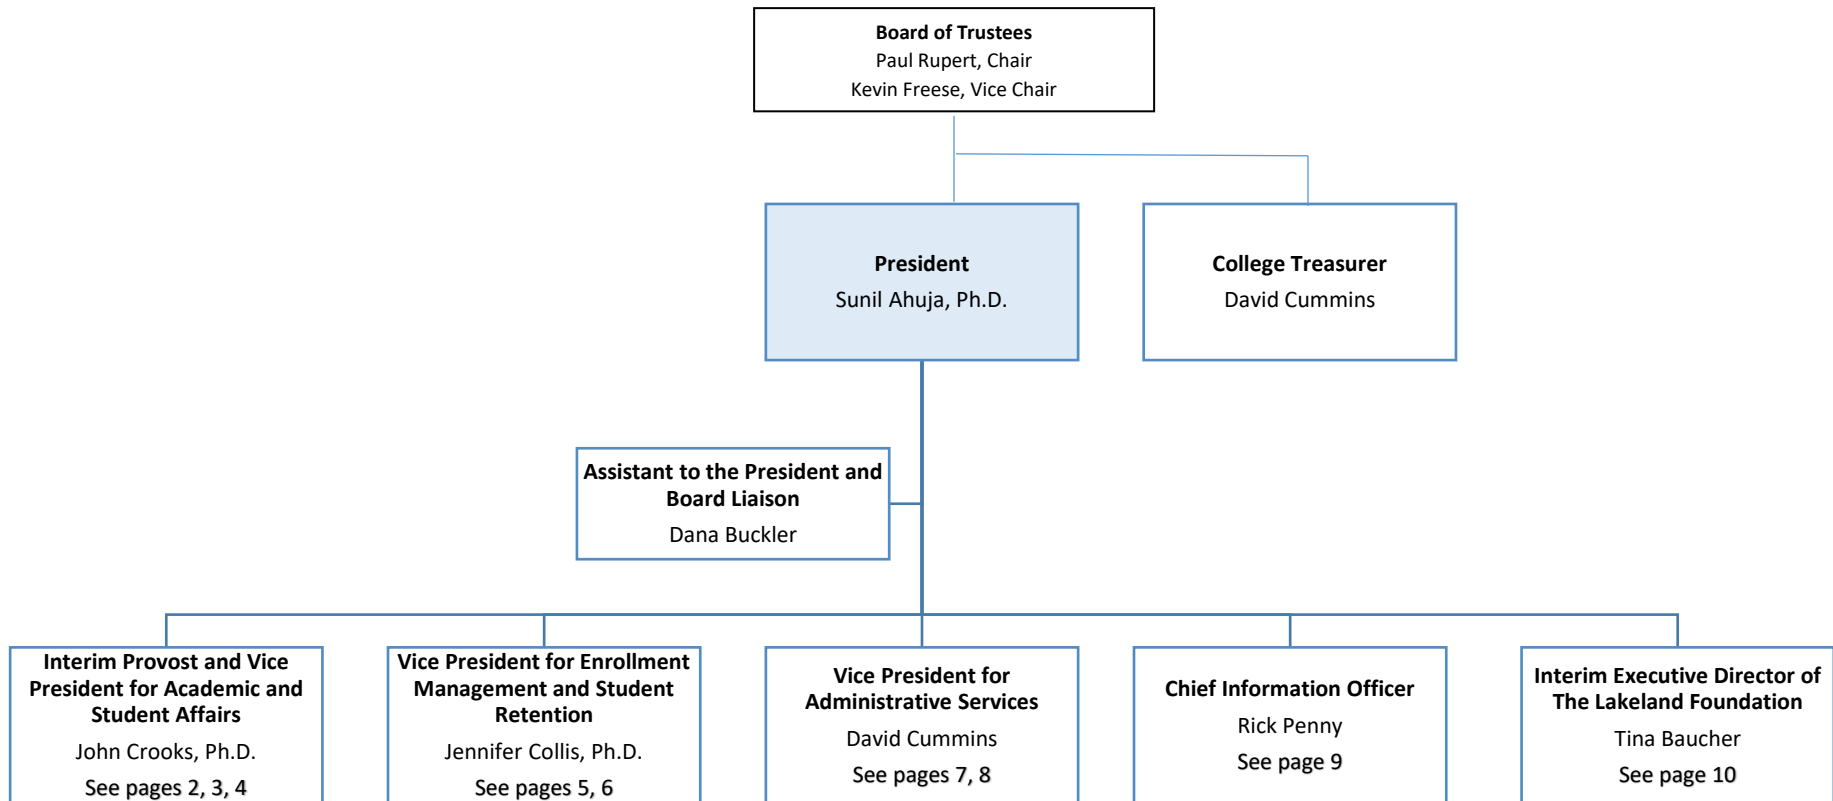

LAKELAND COMMUNITY COLLEGE ORGANIZATIONAL CHART

NOTE: The organizational chart includes position titles and names for the **management team** along with some support staff (*) positions. See the Employee Directory (on HR Webpage) for a complete list of college employees (Administrators, S&P, Staff, FT Faculty) by department.

UPDATED: February 2025

NOTE: The organizational chart includes position titles and names for the **management team** along with some support staff (*) positions. See the Employee Directory (on HR Webpage) for a complete list of college employees (Administrators, S&P, Staff, FT Faculty) by department.