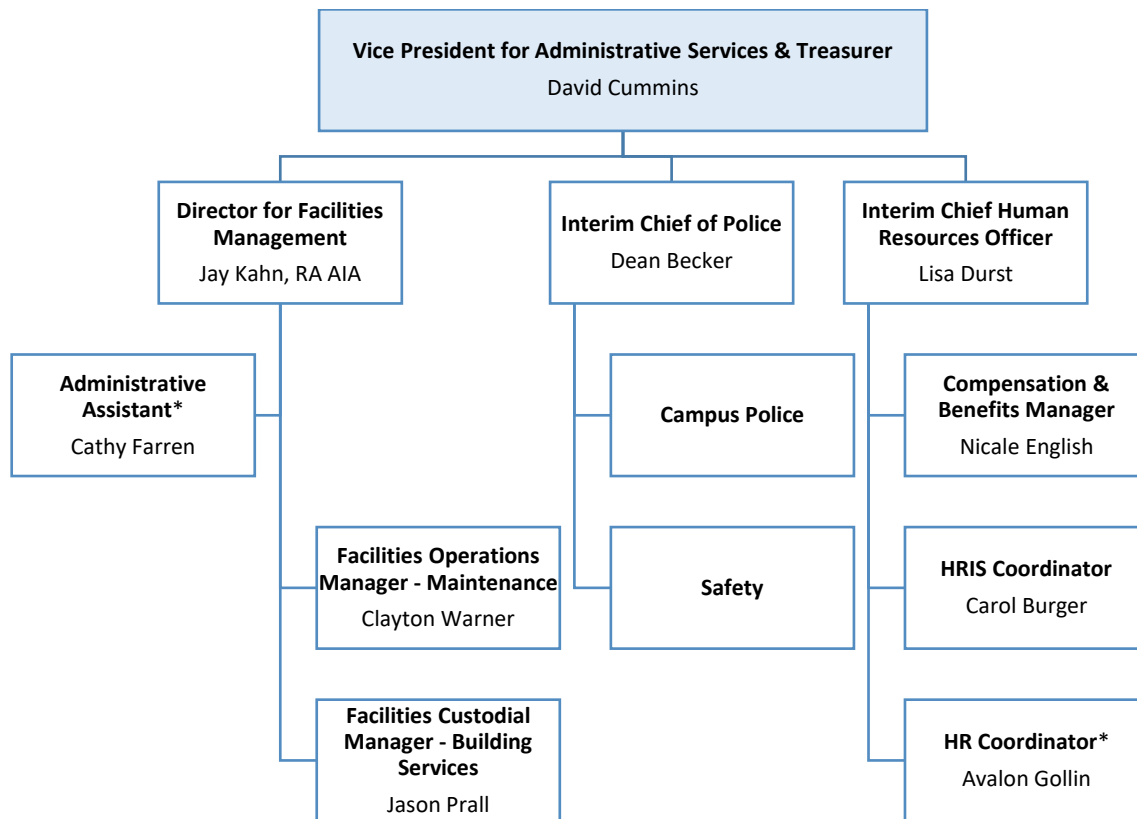

LAKELAND COMMUNITY COLLEGE ORGANIZATIONAL CHART

NOTE: The organizational chart includes position titles and names for the **management team** along with some support staff (*) positions. See the Employee Directory (on HR Webpage) for a complete list of college employees (Administrators, S&P, Staff, FT Faculty) by department.

UPDATED: February 2025

NOTE: The organizational chart includes position titles and names for the **management team** along with some support staff (*) positions. See the Employee Directory (on HR Webpage) for a complete list of college employees (Administrators, S&P, Staff, FT Faculty) by department.