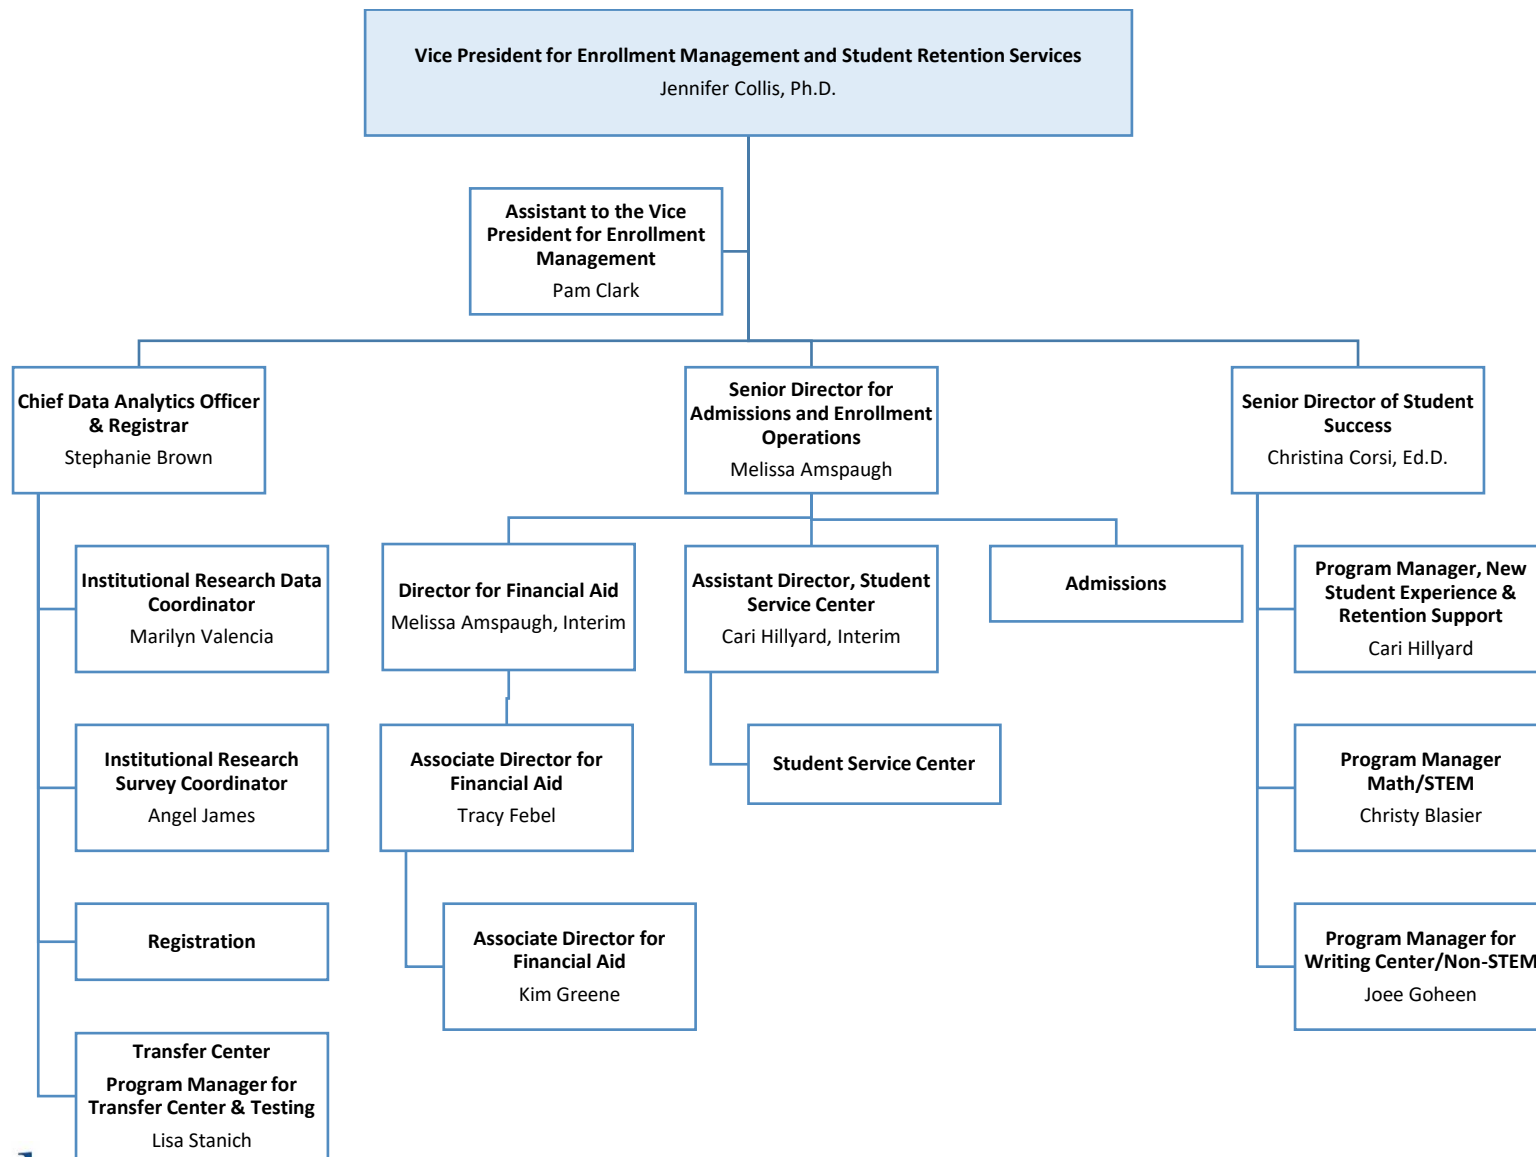

LAKELAND COMMUNITY COLLEGE ORGANIZATIONAL CHART

NOTE: The organizational chart includes position titles and names for the **management team** along with some support staff (*) positions. See the Employee Directory (on HR Webpage) for a complete list of college employees (Administrators, S&P, Staff, FT Faculty) by department.

UPDATED: February 2025

NOTE: The organizational chart includes position titles and names for the **management team** along with some support staff (*) positions. See the Employee Directory (on HR Webpage) for a complete list of college employees (Administrators, S&P, Staff, FT Faculty) by department.